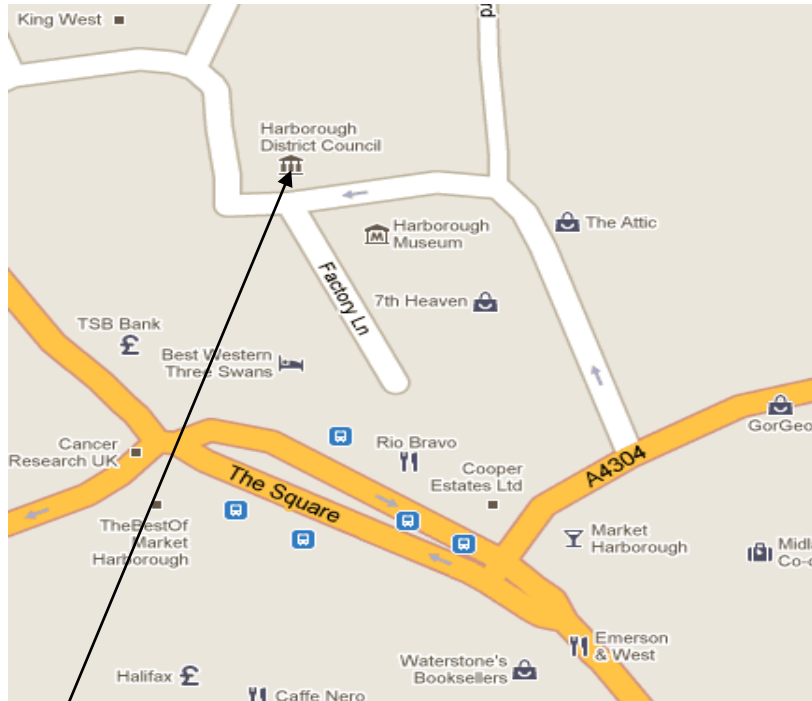

connexions

LEICESTER SHIRE

INFORMATION, ADVICE & GUIDANCE FOR YOUNG PEOPLE IN MARKET HARBOROUGH

We are here – in the Council Offices, next to the library.

Information, Advice and Guidance for young people in Market Harborough.

Connexions Personal Advisers are visiting Market Harborough every Tuesday.

We have a room at the Harborough District Council Offices, Adam & Eve Street, Market Harborough.

You can arrange an appointment in the morning or just drop-in in the afternoon.