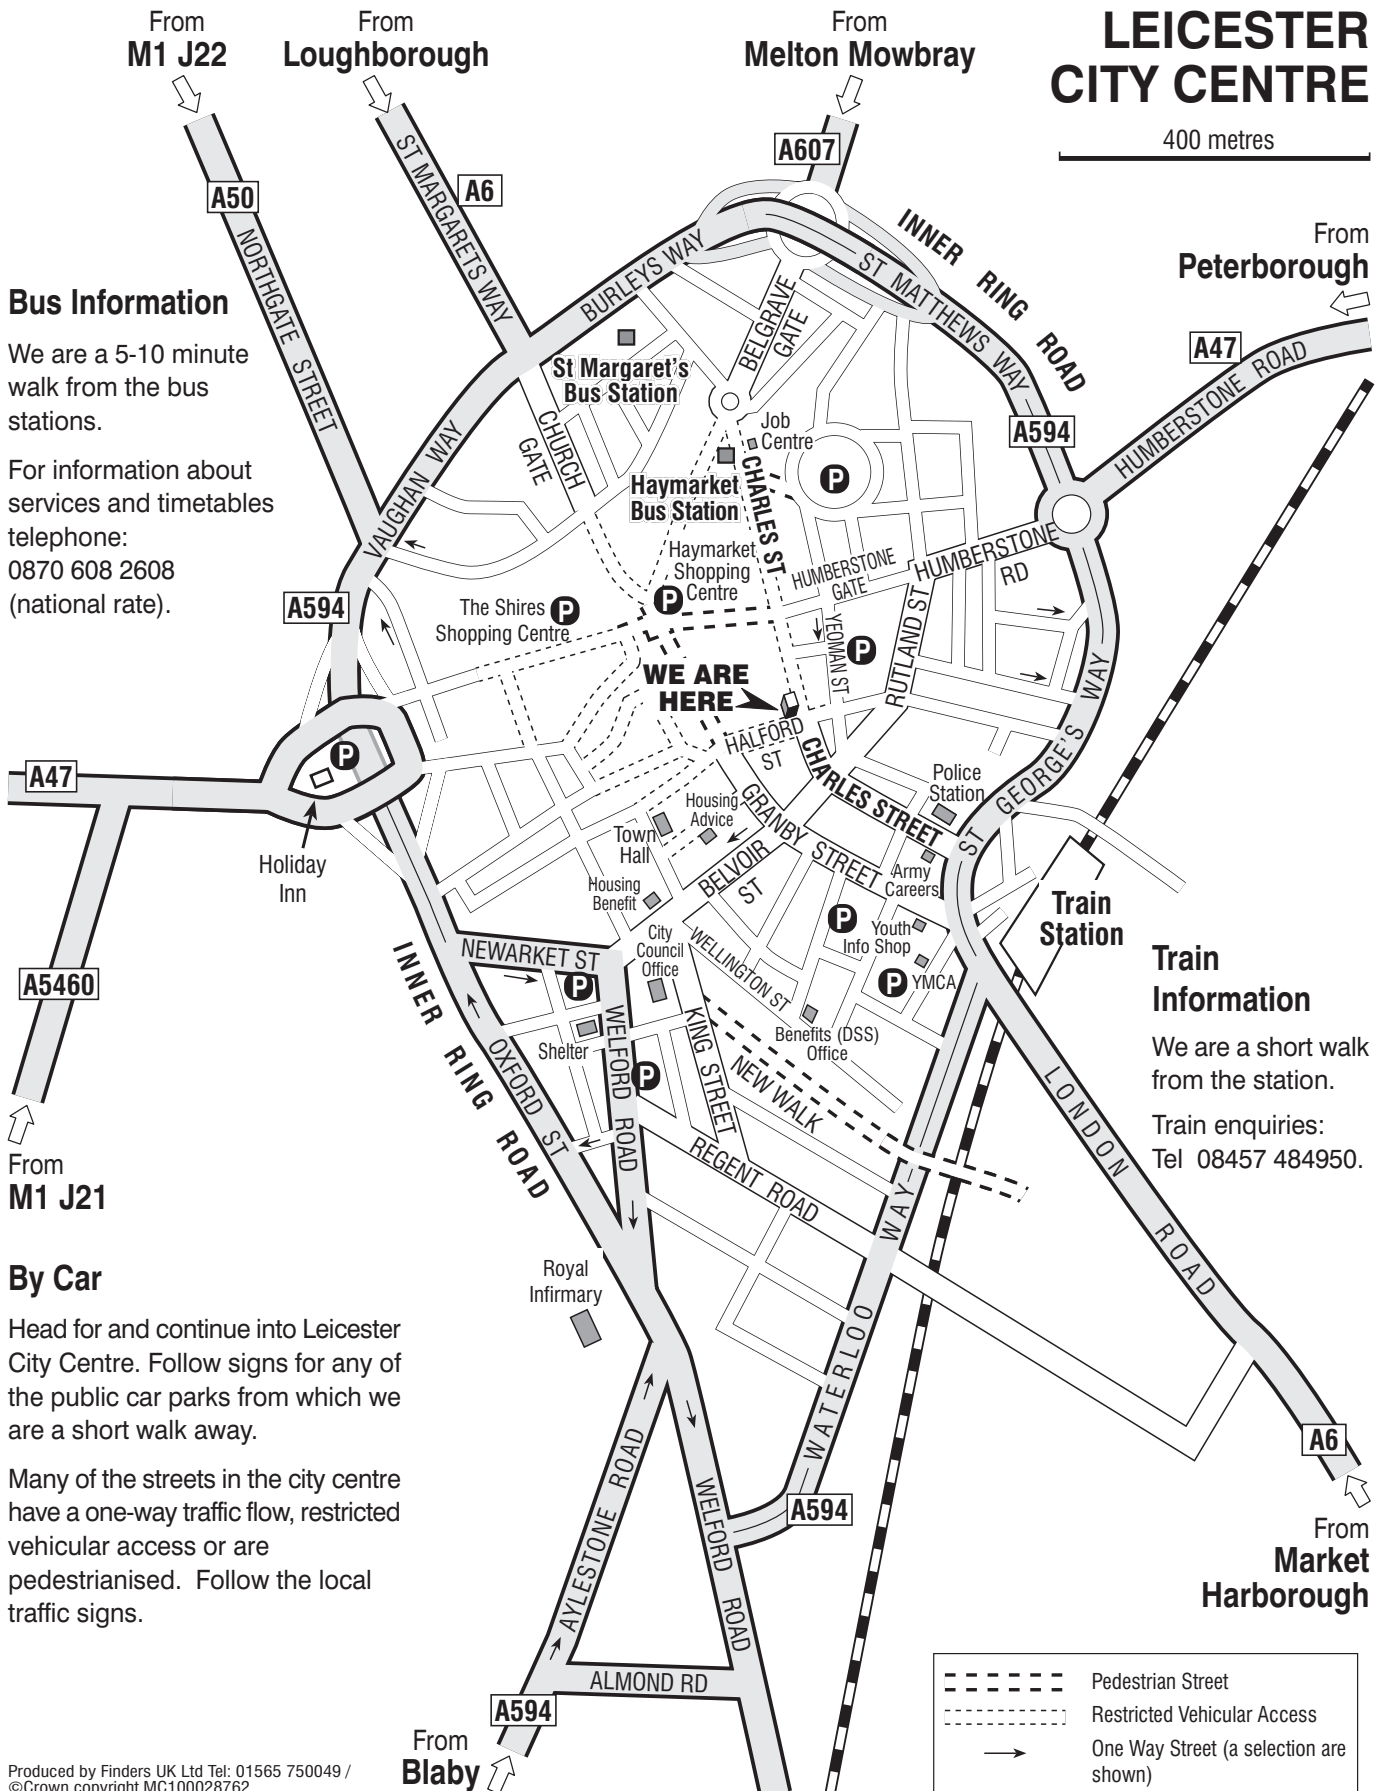

Connexions Leicester

91 Charles Street
 Leicester
 LE1 1HL
 Tel: 0116 262 7254 Fax: 0116 262 0682
 Email: leicester@connexions-leics.org

LEICESTER SHIRE

LEICESTER CITY CENTRE

400 metres

Bus Information

We are a 5-10 minute walk from the bus stations.

For information about services and timetables telephone: 0870 608 2608 (national rate).

Train Information

We are a short walk from the station.

Train enquiries: Tel 08457 484950.

By Car

Head for and continue into Leicester City Centre. Follow signs for any of the public car parks from which we are a short walk away.

Many of the streets in the city centre have a one-way traffic flow, restricted vehicular access or are pedestrianised. Follow the local traffic signs.