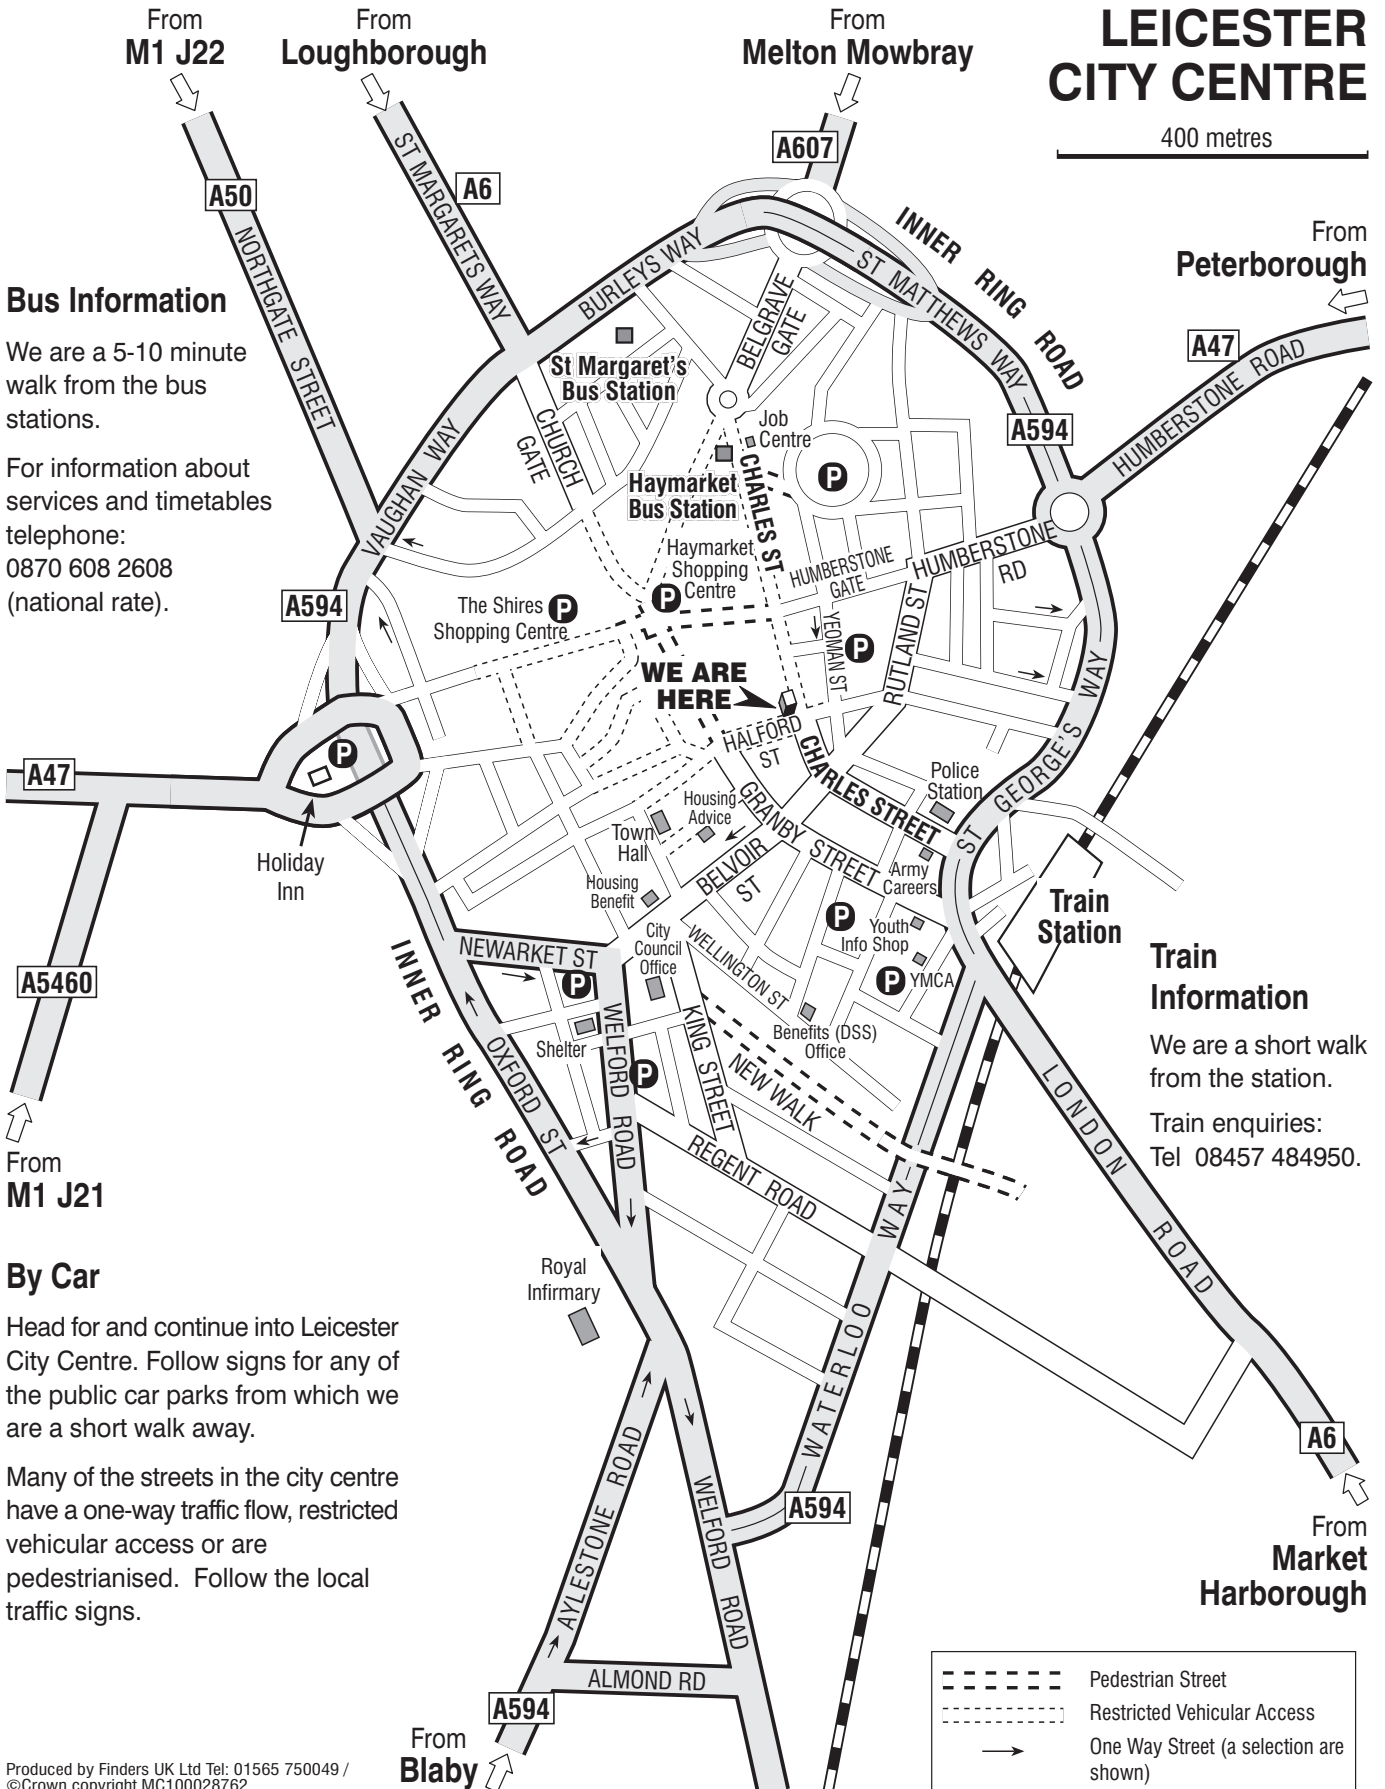

Connexions Leicester

91 Charles Street
 Leicester
 LE1 1HL
 Tel: 0116 262 7254 Fax: 0116 262 0682
 Email: leicester@connexions-leics.org

LEICESTER SHIRE

LEICESTER CITY CENTRE

400 metres

Bus Information

We are a 5-10 minute walk from the bus stations.

For information about services and timetables telephone: 0870 608 2608 (national rate).

Train Information

We are a short walk from the station.

Train enquiries: Tel 08457 484950.

By Car

Head for and continue into Leicester City Centre. Follow signs for any of the public car parks from which we are a short walk away.

Many of the streets in the city centre have a one-way traffic flow, restricted vehicular access or are pedestrianised. Follow the local traffic signs.